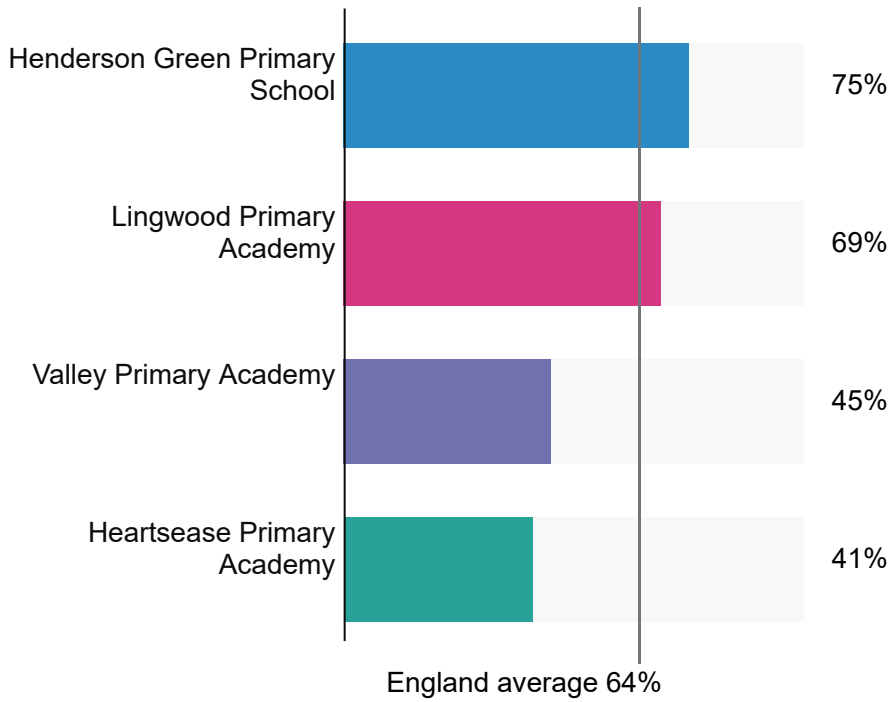

% of pupils meeting expected standard