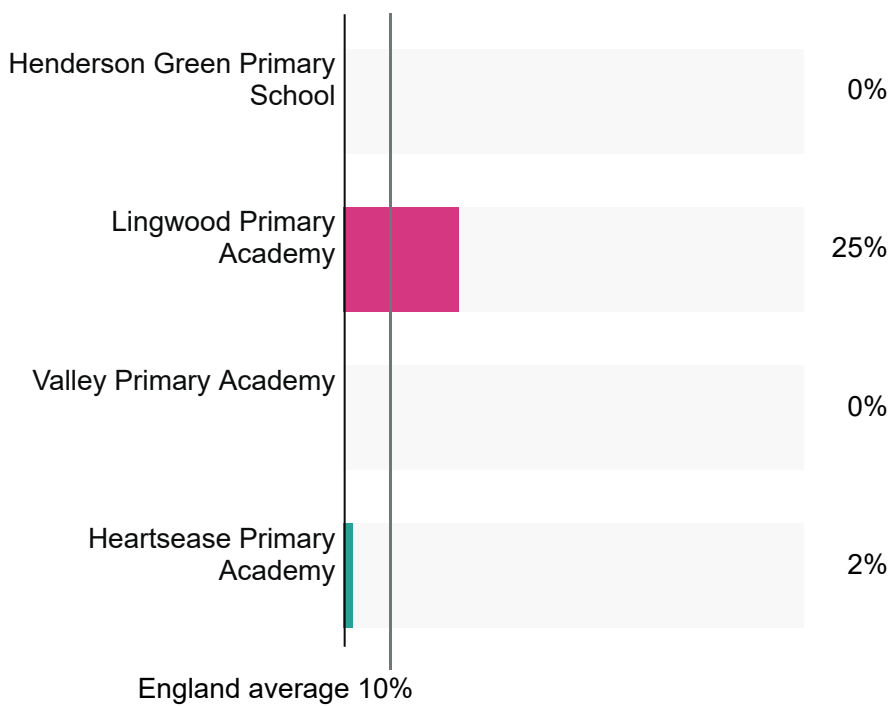

% of pupils achieving at a higher standard