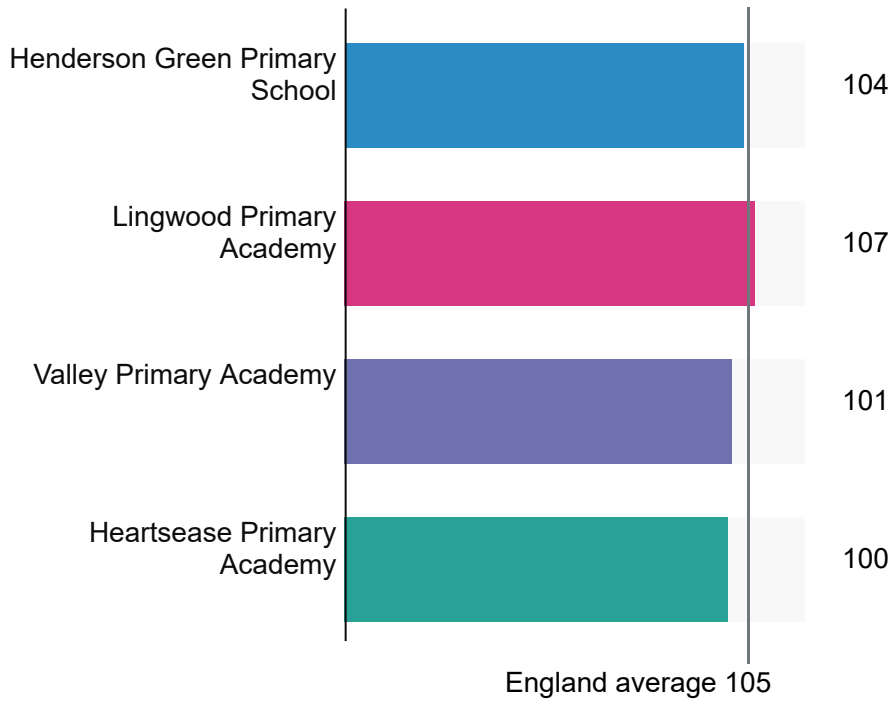

Average score in reading